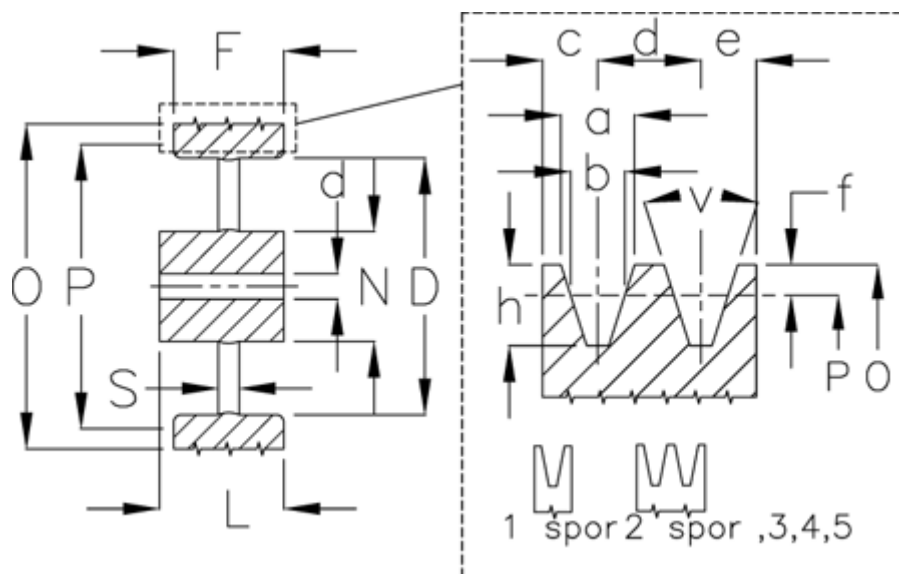

Article number: 60410145002

Description: V-belt pulley, no bore B 450/2

Measures

D	= 408	S	= 18
d	= 20	Type	= B
F	= 44.0		
L	= 60		
N	= 90		
Number of ribs	= 2		
O	= 457.0		
P	= 450		